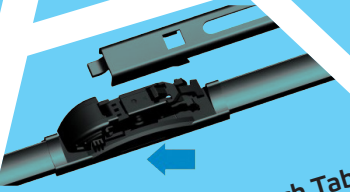

UNI FLAT

Adapters

Side pin
5 x 22 mm

Bayonet
9 x 4 mm

Side pin
5 x 17 mm

U-Hook
8,7 x 7 mm
9 x 11 mm

Push Button
19 mm

Pinch Tab
15 mm